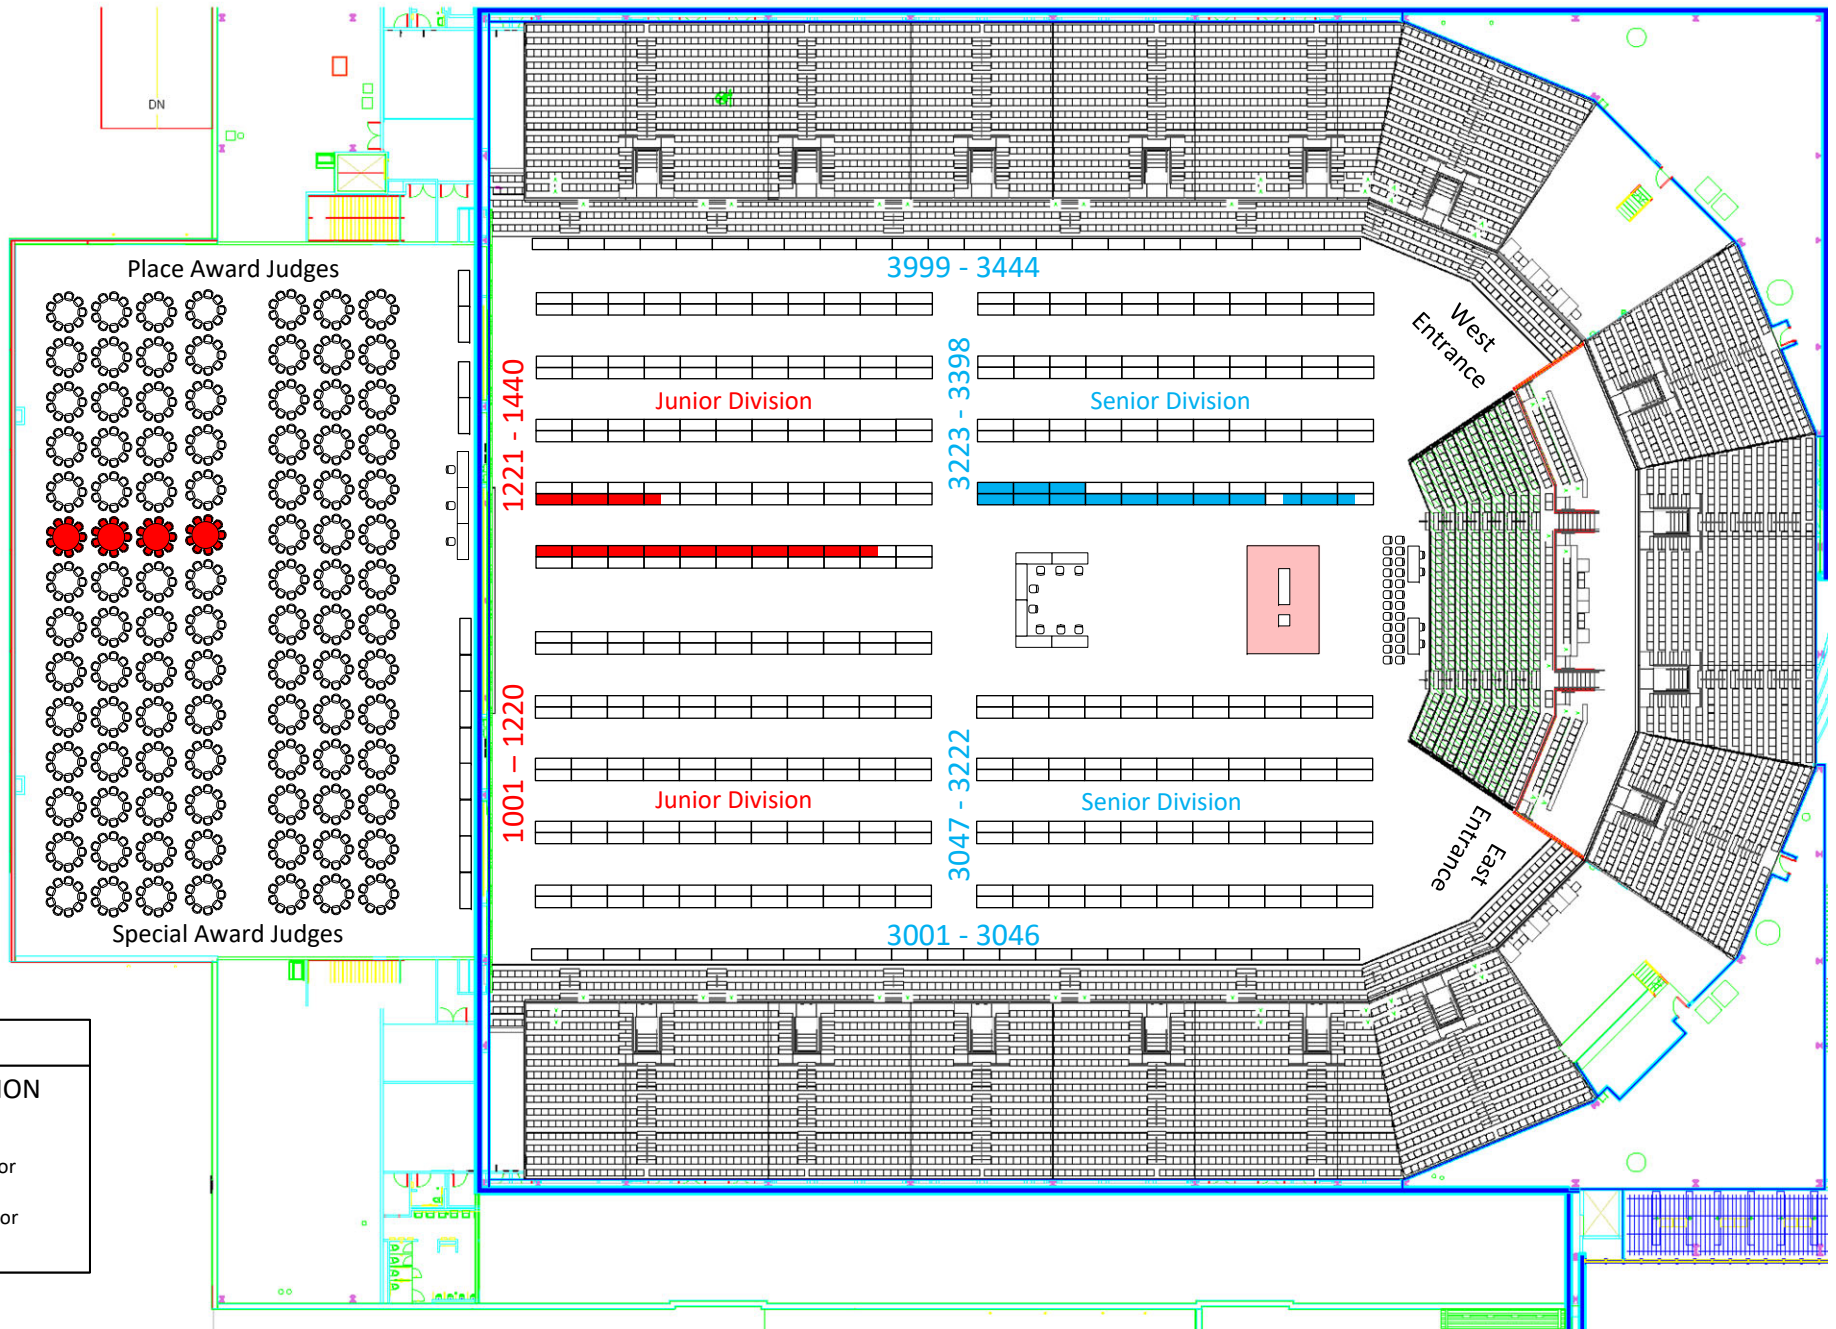

Science and Engineering Fair of Houston (SEFH)

February 15, 2025

Engineering Mechanics Floor Map

Place Award Judges

Special Award Judges

3999 - 3444

Junior Division

Senior Division

1221 - 1440

3223 - 3398

West Entrance

1001 - 1220

Junior Division

Senior Division

3047 - 3222

East Entrance

3001 - 3046

DIVISION

- Junior
- Senior